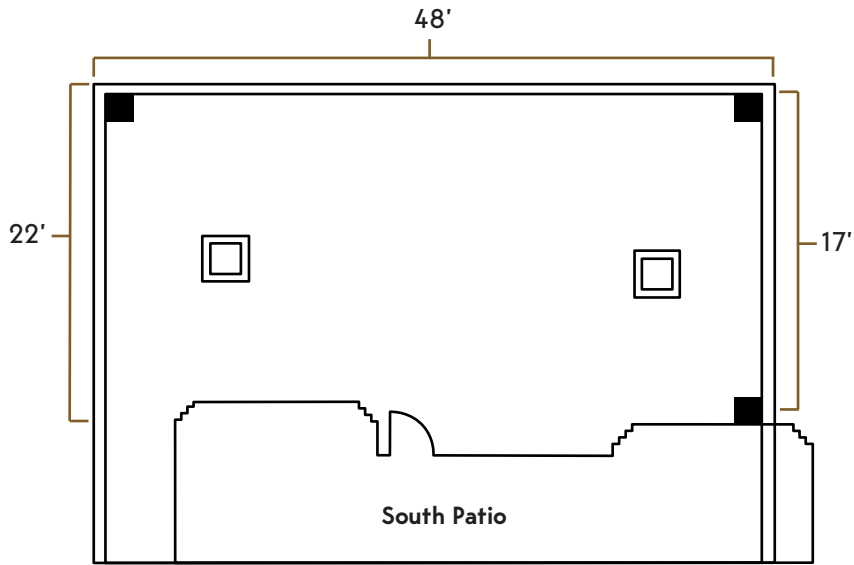

THE
DARLING

H O T E L

EVENT SPACE DIMENSIONS

2022 - 2023

THE GALLERY

Guest Capacity

60" Rounds	32
Banquet Style	48
Classroom	30
Theatre	50
Cocktail	50

Notes:

THE ROOFTOP

Guest Capacity

North Deck	49
North & South Deck	98

Notes:

THE NORTH COURTYARD

Guest Capacity

60" Rounds	150
Theater	150
Cocktail	150

Notes:

THE POOL TERRACE

Guest Capacity

60" Rounds	120
Theater	120
Cocktail	120

Notes:

THE BUSINESS CENTER

Guest Capacity

60" Rounds	80
Classroom	60
Theatre	100
Cocktail	150

Notes: