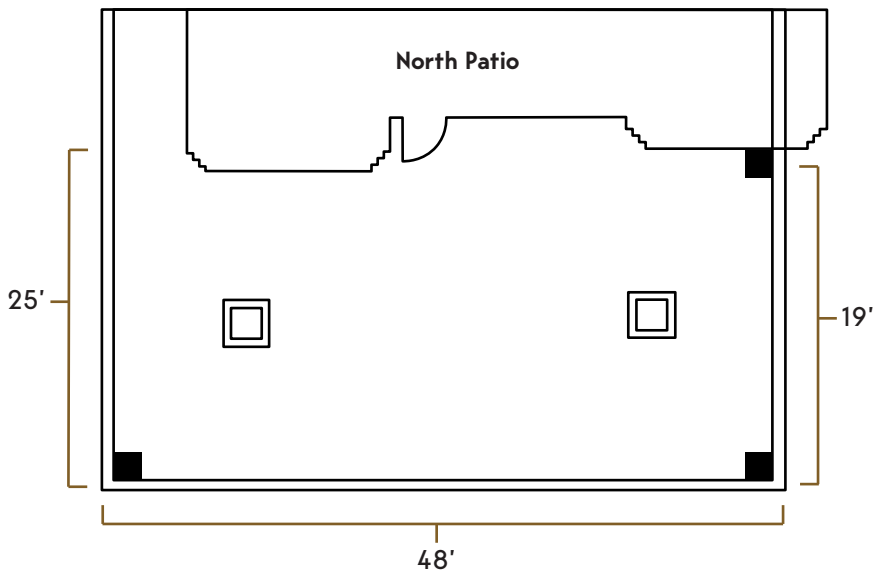

THE
DARLING

H O T E L

EVENT SPACE DIMENSIONS

2022 - 2023

THE GALLERY

Guest Capacity

60" Rounds	32
Banquet Style	48
Classroom	30
Theatre	50
Cocktail	50

Notes:

THE ROOFTOP

Guest Capacity

North Deck	49
North & South Deck	98

Notes:

THE NORTH COURTYARD

Guest Capacity

60" Rounds	150
Theater	150
Cocktail	150

Notes:

THE POOL TERRACE

Guest Capacity

60" Rounds	120
Theater	120
Cocktail	120

Notes:

THE BUSINESS CENTER

Guest Capacity

60" Rounds	80
Classroom	60
Theatre	100
Cocktail	150

Notes: