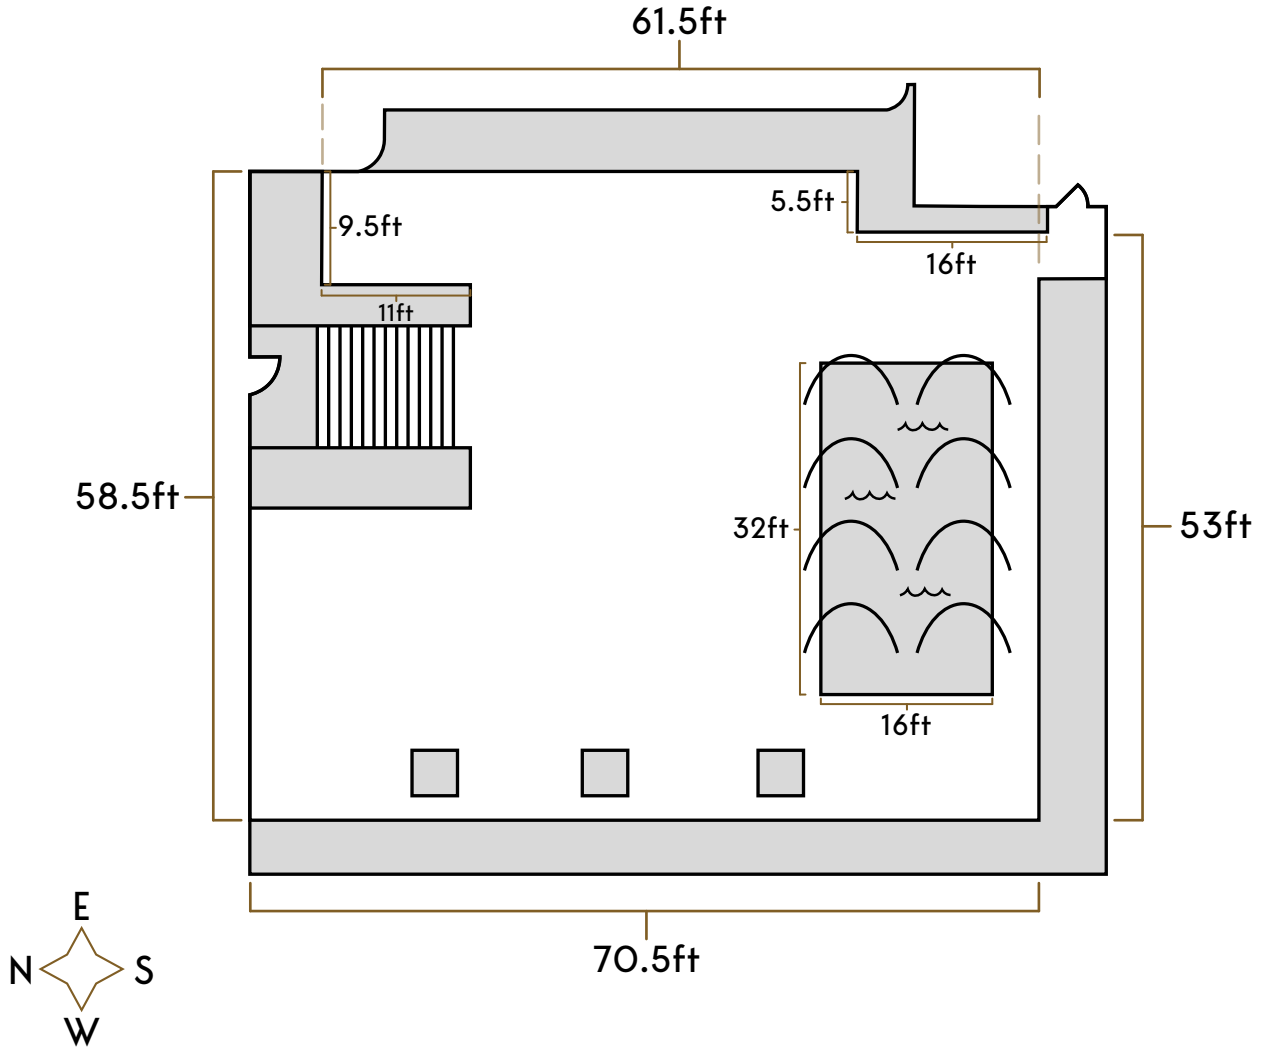

THE
DARLING

H O T E L

EVENT SPACE DIMENSIONS

2022 - 2023

THE GALLERY

Guest Capacity

60" Rounds	32
Banquet Style	48
Classroom	30
Theatre	50
Cocktail	50

Notes:

THE ROOFTOP

Guest Capacity

North Deck	49
North & South Deck	98

Notes:

THE NORTH COURTYARD

Guest Capacity

60" Rounds	150
Theater	150
Cocktail	150

Notes:

THE POOL TERRACE

Guest Capacity

60" Rounds	120
Theater	120
Cocktail	120

Notes:

THE BUSINESS CENTER

Guest Capacity

60" Rounds	80
Classroom	60
Theatre	100
Cocktail	150

Notes: