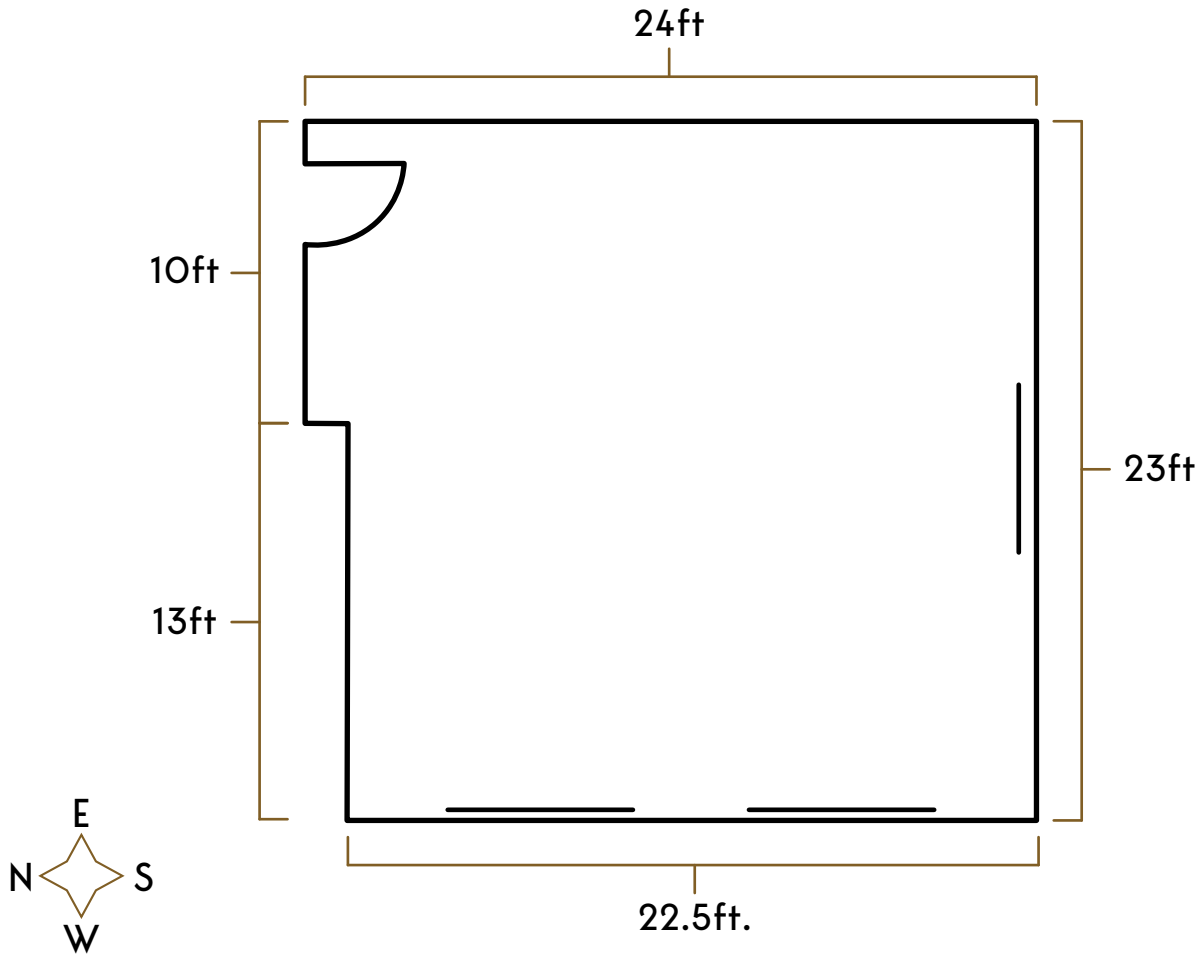

THE
DARLING

H O T E L

EVENT SPACE DIMENSIONS

2022 - 2023

THE GALLERY

Guest Capacity

60" Rounds	32
Banquet Style	48
Classroom	30
Theatre	50
Cocktail	50

Notes:

THE ROOFTOP

Guest Capacity

North Deck	49
North & South Deck	98

Notes:

THE NORTH COURTYARD

Guest Capacity

60" Rounds	150
Theater	150
Cocktail	150

Notes:

THE POOL TERRACE

Guest Capacity

60" Rounds	120
Theater	120
Cocktail	120

Notes:

THE BUSINESS CENTER

Guest Capacity

60" Rounds	80
Classroom	60
Theatre	100
Cocktail	150

Notes: