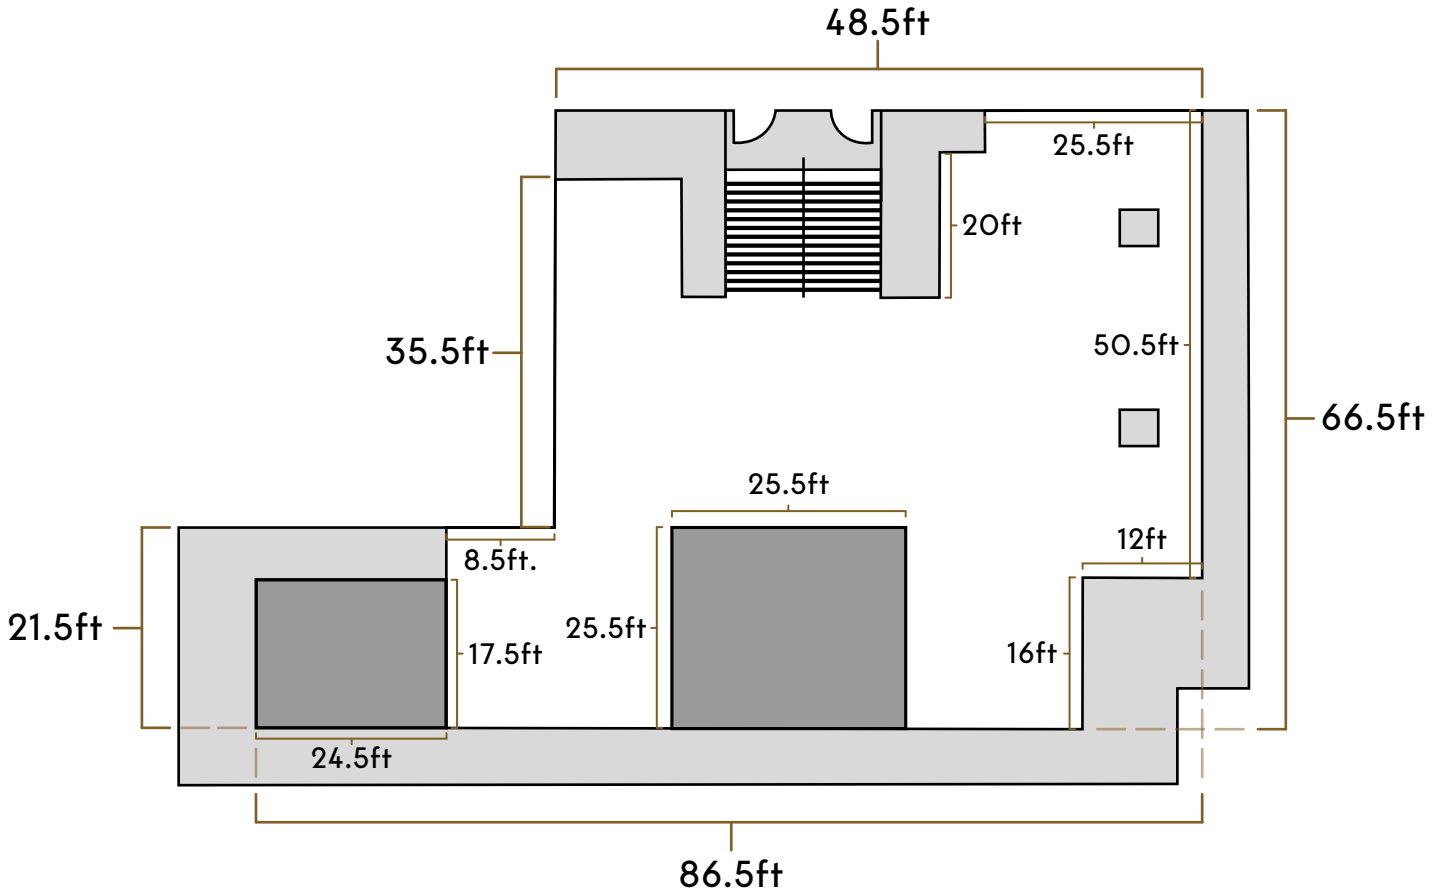

THE
DARLING

H O T E L

EVENT SPACE DIMENSIONS

2022 - 2023

THE GALLERY

Guest Capacity

60" Rounds	32
Banquet Style	48
Classroom	30
Theatre	50
Cocktail	50

Notes:

THE ROOFTOP

Guest Capacity

North Deck	49
North & South Deck	98

Notes:

THE NORTH COURTYARD

Guest Capacity

60" Rounds	150
Theater	150
Cocktail	150

Notes:

THE POOL TERRACE

Guest Capacity

60" Rounds	120
Theater	120
Cocktail	120

Notes:

THE BUSINESS CENTER

Guest Capacity

60" Rounds	80
Classroom	60
Theatre	100
Cocktail	150

Notes:

(2) Large Windows on NW Wall

(6) Small Office Doors