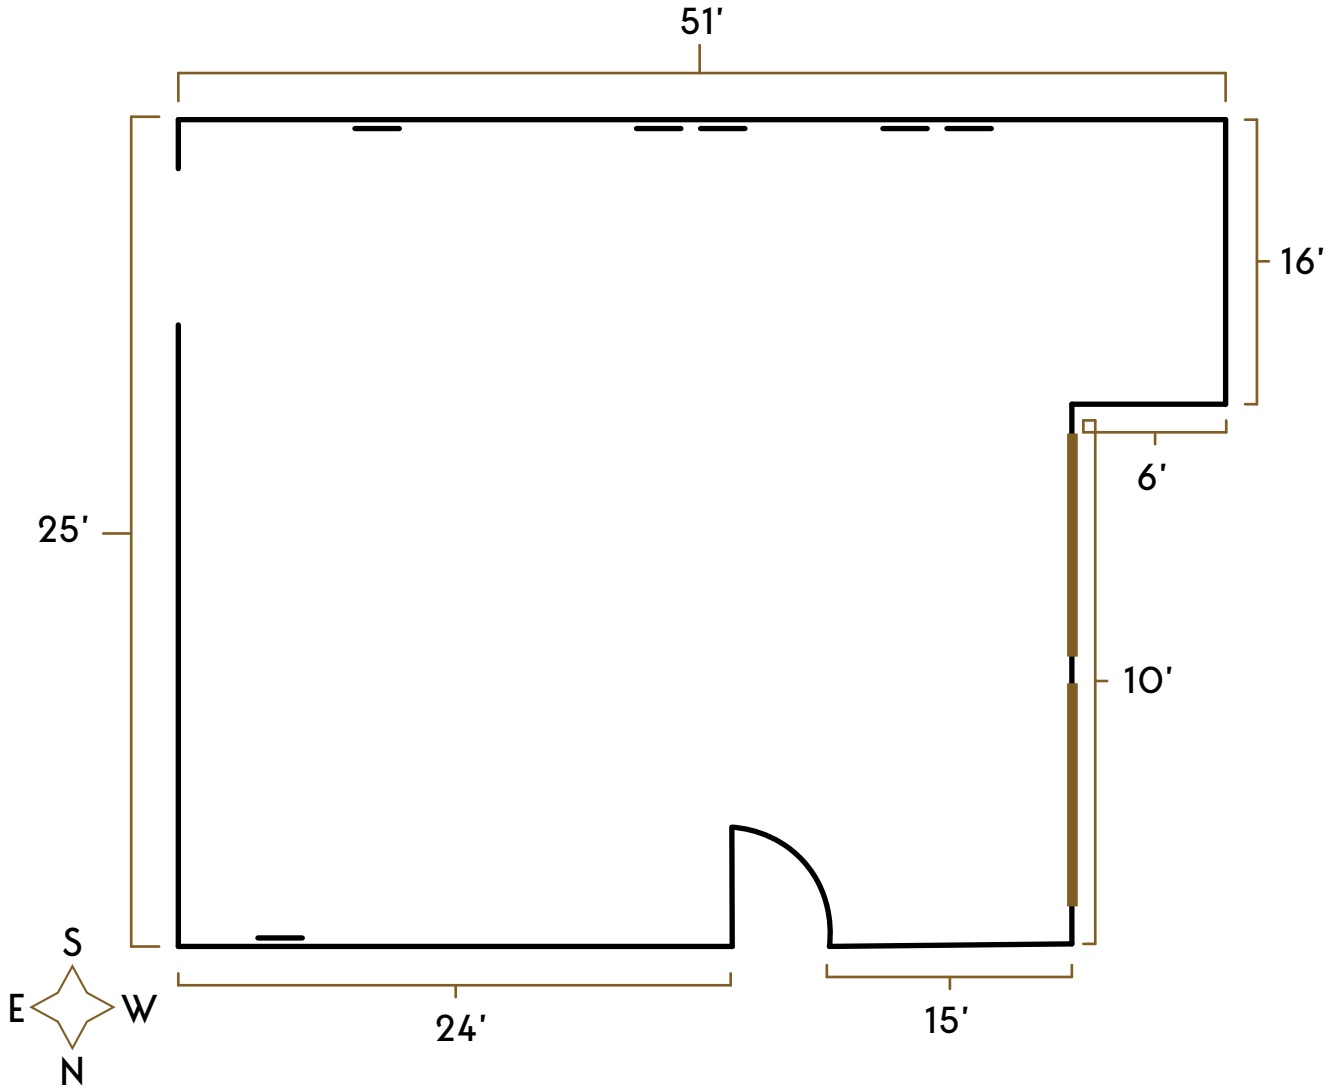

THE ROOFTOP

Guest Capacity

North Deck	49
North & South Deck	98

Notes:

THE NORTH COURTYARD

Guest Capacity

60" Rounds	150
Theater	150
Cocktail	150

Notes:

THE POOL TERRACE

Guest Capacity

60" Rounds	120
Theater	120
Cocktail	120

Notes:

THE BUSINESS CENTER

Guest Capacity

60" Rounds	80
Classroom	60
Theatre	100
Cocktail	150

Notes: